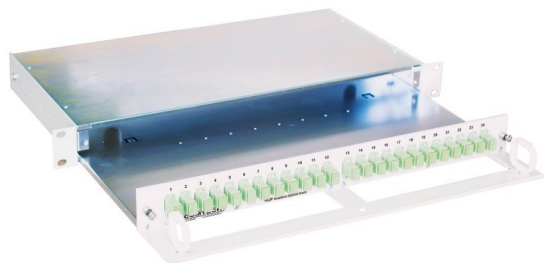

HOP HEADEND OPTICAL RACK

- Easy monuting
- 19" 1U high RACK construction
- Different connector types (SC/APC, FC/APC, EURO2000) (max. 24 connectors)
- 24 free configurable ports
- Mounting of the optical passive devices
- On-demand construction

TECHNICAL SPECIFICATIONS

General parameters

Weight [kg]	3.2
Connector types (optional, not included!)	SC/APC, FC/APC, EURO2000
Dimensions [mm]	483x220x43.5

ORDERING INFORMATION

Specifications are subject to change without notice!